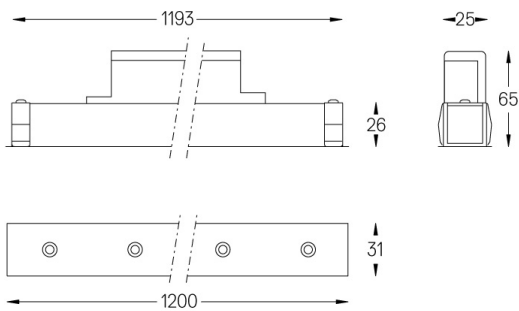

Structure

- 1 Profile
- 2 End caps
- 3 Fitting accessories
- 4 Profile coupling

Modules

- A inVision Module

LED	3000K	Fonte de Luz	Luminária
Potência	51W	51W	59,3W
Fluxo	4740lm	4740lm	2085lm
Eficiência	94lm/W	94lm/W	35lm/W
LOR	-	-	44%
UGR	-	-	<10

Ângulo de abertura
Spot 17°

Aplicação

Peso
0,8Kg

mm

Acabamentos

- .01 Branco / RAL 9010
- .02 Preto / RAL 9005

Para fornecimento específico de drivers "DALI 2" por favor contactar:
support@om-light.com

Choose the length and layout of the system exactly as you want it, to model the right lighting functions for different tasks. For further information please contact: support@om-light.com