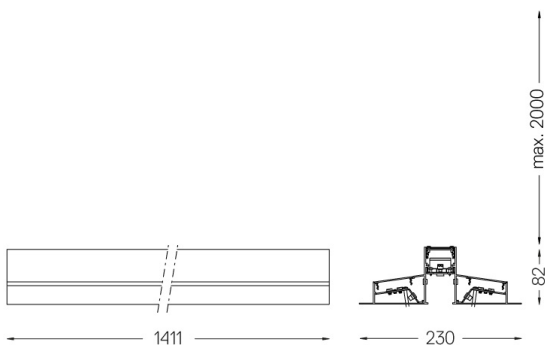

45W / 2300lm / 3000K / On/Off / Diffuse  
indirect / 1411mm

64080

**Structure**  
1 Profile  
2 End cap  
3 Fitting accessories  
4 Profile coupling

**Diffuser**  
A Polycarbonate frost  
diffuser  
**Light Source**  
B LED Modules

Ângulo de abertura  
Diffuse indirect

Aplicação

Peso  
7Kg

Acabamentos

- .01 Branco / RAL 9010
- .02 Preto / RAL 9005
- .03 Cinzento / RAL 9006

Obrigatório

54034 Clear base

Ø60x35mm

54080 Aluminium base

Ø60x37mm