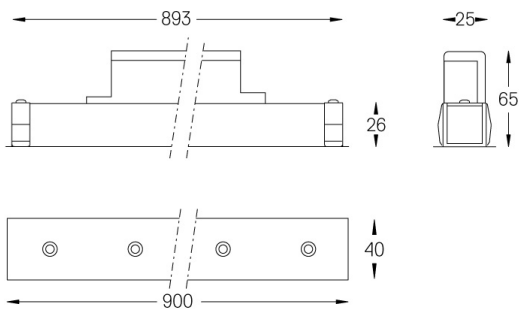

Ângulo de abertura
Flood 52°

Aplicação

Peso
0,6Kg

mm

Acabamentos

- .01 Branco / RAL 9010
- .02 Preto / RAL 9005

Choose the length and layout of the system exactly as you want it, to model the right lighting functions for different tasks. For further information please contact: support@om-light.com