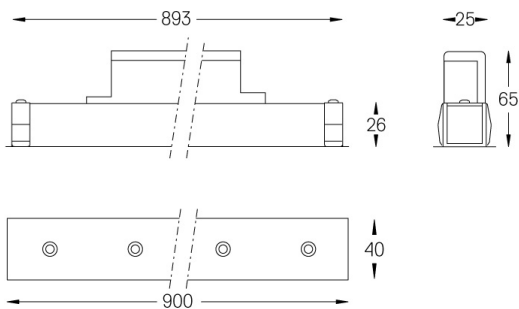

Ângulo de abertura
Medium 31°

Aplicação

Peso
0,6Kg

mm

Acabamentos

- .01 Branco / RAL 9010
- .02 Preto / RAL 9005

Choose the length and layout of the system exactly as you want it, to model the right lighting functions for different tasks. For further information please contact: support@om-light.com