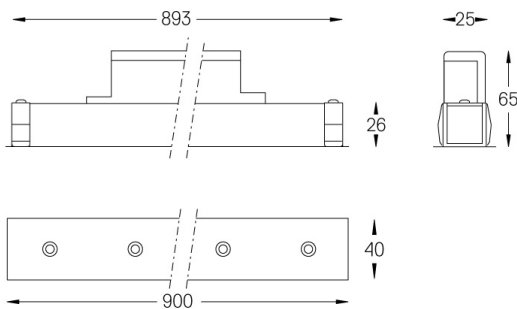

39W / 2730lm / 2700K / DALI / Flood 52° / 900mm

64027

Structure

- 1 Profile
- 2 End caps
- 3 Fitting accessories
- 4 Profile coupling

Modules

- A inVision Module

Design: O/M + Bartenbach GmbH

Módulo inVision em alumínio com face metálica perfurada e acabamento com pintura texturada.

Ângulo de abertura
Flood 52°

Aplicação

Peso
0,6Kg

mm

Acabamentos

- .01 Branco / RAL 9010
- .02 Preto / RAL 9005

Para fornecimento específico de drivers "DALI 2" por favor contactar: support@om-light.com

Choose the length and layout of the system exactly as you want it, to model the right lighting functions for different tasks. For further information please contact: support@om-light.com