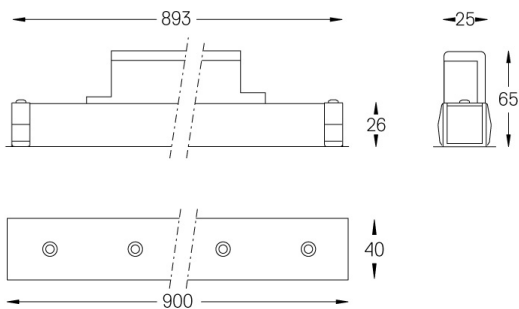

39W / 2730lm / 2700K / On/Off / Flood 52° / 900mm

64023

Structure

- 1 Profile
- 2 End caps
- 3 Fitting accessories
- 4 Profile coupling

Modules

- A inVision Module

Design: O/M + Bartenbach GmbH

Módulo inVision em alumínio com face metálica perfurada e acabamento com pintura texturada.

Ângulo de abertura
Flood 52°

Aplicação

Peso
0,6Kg

mm

Acabamentos

- .01 Branco / RAL 9010
- .02 Preto / RAL 9005

Choose the length and layout of the system exactly as you want it, to model the right lighting functions for different tasks. For further information please contact: support@om-light.com