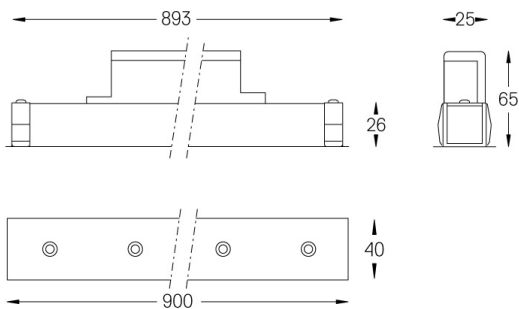

39W / 2610lm / 2700K / On/Off / Medium
31° / 900mm

64021

Structure

- 1 Profile
- 2 End caps
- 3 Fitting accessories
- 4 Profile coupling

Modules

- A inVision Module

Design: O/M + Bartenbach GmbH
Módulo inVision em alumínio com face metálica perfurada e acabamento com pintura texturada.

Ângulo de abertura
Medium 31°

Aplicação

Peso
0,6Kg

mm

Acabamentos

- .01 Branco / RAL 9010
- .02 Preto / RAL 9005

Choose the length and layout of the system exactly as you want it, to model the right lighting functions for different tasks. For further information please contact: support@om-light.com