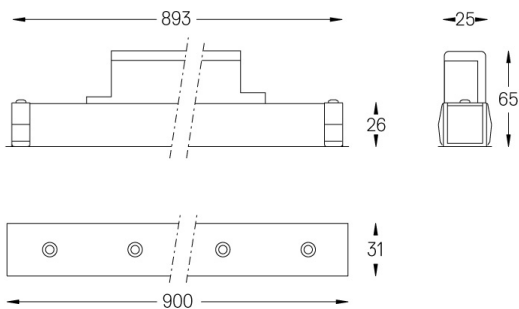

Ângulo de abertura
Medium 31°

Aplicação

Peso
0,6Kg

mm

Acabamentos

- .01 Branco / RAL 9010
- .02 Preto / RAL 9005

Para fornecimento específico de drivers "DALI 2" por favor contactar: support@om-light.com

Choose the length and layout of the system exactly as you want it, to model the right lighting functions for different tasks. For further information please contact: support@om-light.com