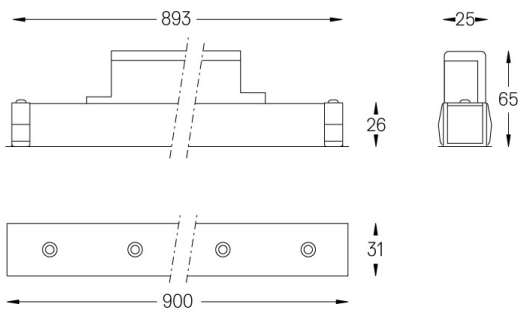

Ângulo de abertura
Medium 31°

Aplicação

Peso
0,6Kg

mm

Acabamentos

- .01 Branco / RAL 9010
- .02 Preto / RAL 9005

Choose the length and layout of the system exactly as you want it, to model the right lighting functions for different tasks. For further information please contact: support@om-light.com