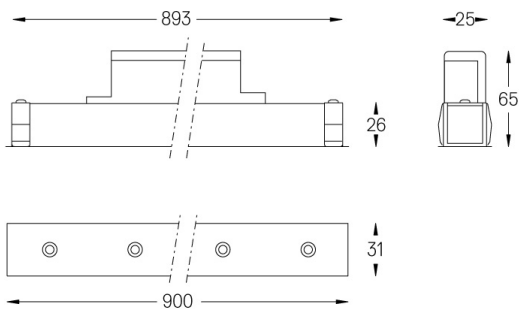

Structure

- 1 Profile
- 2 End caps
- 3 Fitting accessories
- 4 Profile coupling

Modules

- A inVision Module

LED	4000K	Fonte de Luz	Luminária
Potência	21W		25,6W
Fluxo	2580lm		1890lm
Eficiência	123lm/W		74lm/W
LOR	-		73%
UGR	-		<10

Ângulo de abertura
Medium 31°

Aplicação

Peso
0,6Kg

Acabamentos

- .01 Branco / RAL 9010
- .02 Preto / RAL 9005

Choose the length and layout of the system exactly as you want it, to model the right lighting functions for different tasks. For further information please contact: support@om-light.com