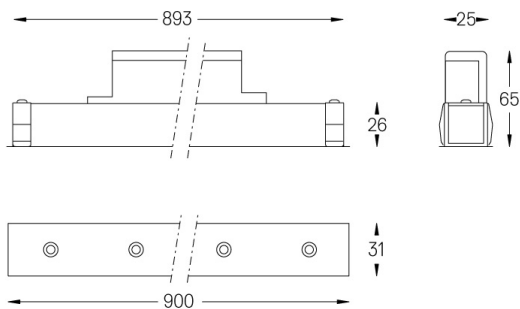

Ângulo de abertura
Flood 52°

Aplicação

Peso
0,6Kg

mm

Acabamentos

- .01 Branco / RAL 9010
- .02 Preto / RAL 9005

Choose the length and layout of the system exactly as you want it, to model the right lighting functions for different tasks. For further information please contact: support@om-light.com