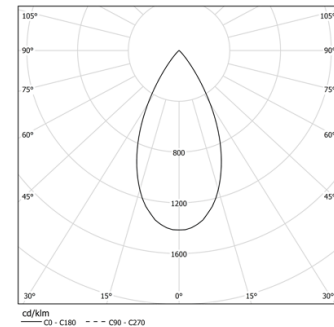

21W / 1470lm / 3000K / On/Off / Flood 52° / 900mm

64006

Structure

- 1 Profile
- 2 End caps
- 3 Fitting accessories
- 4 Profile coupling

Modules

- A inVision Module

Design: O/M + Bartenbach GmbH

Módulo inVision em alumínio com face metálica perfurada e acabamento com pintura texturada.

Ângulo de abertura
Flood 52°

Aplicação

Peso
0,6Kg

mm

Acabamentos

- .01 Branco / RAL 9010
- .02 Preto / RAL 9005

Choose the length and layout of the system exactly as you want it, to model the right lighting functions for different tasks. For further information please contact: support@om-light.com