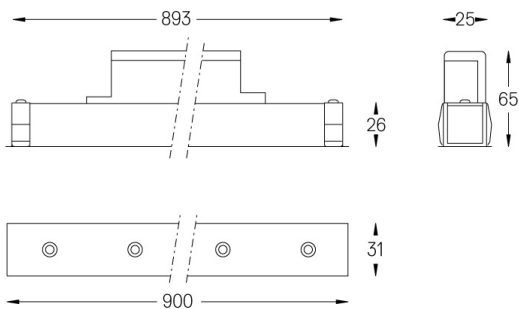

39W / 2820lm / 3000K / On/Off / Medium
31° / 900mm

64005

Structure

- 1 Profile
- 2 End caps
- 3 Fitting accessories
- 4 Profile coupling

Modules

- A inVision Module

Design: O/M + Bartenbach GmbH

Módulo inVision em alumínio com face metálica perfurada e acabamento com pintura texturada.

Ângulo de abertura
Medium 31°

Aplicação

Peso
0,6Kg

mm

Acabamentos

- .01 Branco / RAL 9010
- .02 Preto / RAL 9005

Choose the length and layout of the system exactly as you want it, to model the right lighting functions for different tasks. For further information please contact: support@om-light.com