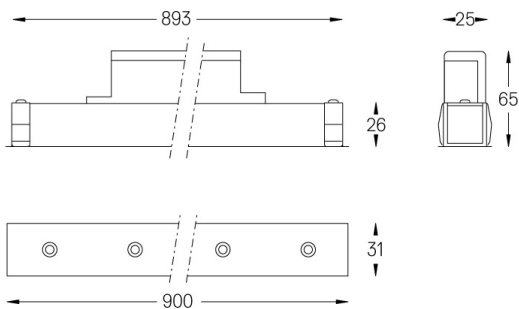

39W / 2610lm / 2700K / On/Off / Medium
31° / 900mm

63997

Structure

- 1 Profile
- 2 End caps
- 3 Fitting accessories
- 4 Profile coupling

Modules

- A inVision Module

Design: O/M + Bartenbach GmbH

Módulo inVision em alumínio com face metálica perfurada e acabamento com pintura texturada.

Ângulo de abertura
Medium 31°

Aplicação

Peso
0,6Kg

mm

Acabamentos

- .01 Branco / RAL 9010
- .02 Preto / RAL 9005

Choose the length and layout of the system exactly as you want it, to model the right lighting functions for different tasks. For further information please contact: support@om-light.com