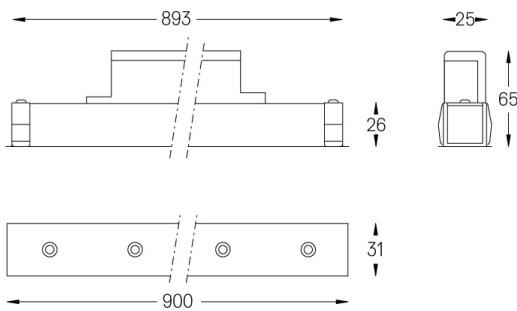

Structure

- 1 Profile
- 2 End caps
- 3 Fitting accessories
- 4 Profile coupling

Modules

- A inVision Module

LED	2700K	Fonte de Luz	Luminária
Potência	21W		25,6W
Fluxo	1800lm		1320lm
Eficiência	86lm/W		52lm/W
LOR	-		73%
UGR	-		<10

Ângulo de abertura
Medium 31°

Aplicação

Peso
0,6Kg

mm

Acabamentos

- .01 Branco / RAL 9010
- .02 Preto / RAL 9005

Choose the length and layout of the system exactly as you want it, to model the right lighting functions for different tasks. For further information please contact: support@om-light.com