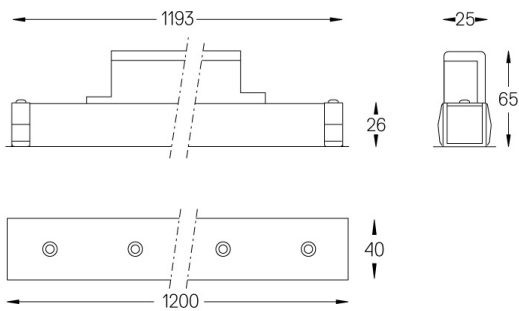

Ângulo de abertura
Medium 31°

Aplicação

Peso
0,8Kg

mm

Acabamentos

- .01 Branco / RAL 9010
- .02 Preto / RAL 9005

Para fornecimento específico de drivers "DALI 2" por favor contactar: support@om-light.com

Choose the length and layout of the system exactly as you want it, to model the right lighting functions for different tasks. For further information please contact: support@om-light.com