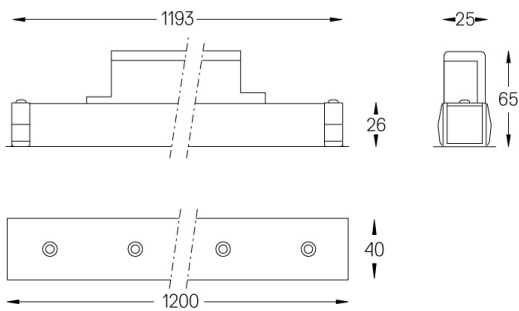

Structure

- 1 Profile
- 2 End caps
- 3 Fitting accessories
- 4 Profile coupling

Modules

- A inVision Module

LED	4000K	Fonte de Luz	Luminária
Potência		27W	32,9W
Fluxo		3440lm	2520lm
Eficiência		127lm/W	77lm/W
LOR		-	73%
UGR		-	<10

Ângulo de abertura
Medium 31°

Aplicação

Peso
0,8Kg

mm

Acabamentos

- .01 Branco / RAL 9010
- .02 Preto / RAL 9005

Para fornecimento específico de drivers "DALI 2" por favor contactar: support@om-light.com

Choose the length and layout of the system exactly as you want it, to model the right lighting functions for different tasks. For further information please contact: support@om-light.com