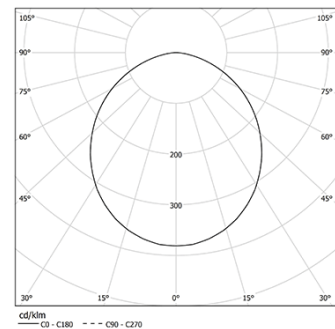

20W / 2400lm / 4000K / On/Off / Prismatic /
1679mm

63042

Design: O/M

Fonte de luz LED com boa consistência cromática e longa vida útil.

LED CRI>80 / >50.000h, L80/B10 / 3-step MacAdam
Fonte de alimentação incluída.
IP20 | 230Vac | 50/60Hz

Structure

- 1 Profile
- 2 End caps
- 3 Fitting accessories
- 4 Profile coupling

Diffuser

- A Polycarbonate frost diffuser

Light Source

- B LED Modules

LED	4000K	Fonte de Luz	Luminária
Potência	20W	24,4W	
Fluxo	3900lm	2400lm	
Eficiência	195lm/W	98lm/W	
LOR	-	62%	
UGR	-	<19	

Ângulo de abertura
Prismatic

Aplicação

Peso
0,6Kg

Acabamentos

Choose the length and layout of the system exactly as you want it, to model the right lighting functions for different tasks. For further information please contact: support@om-light.com