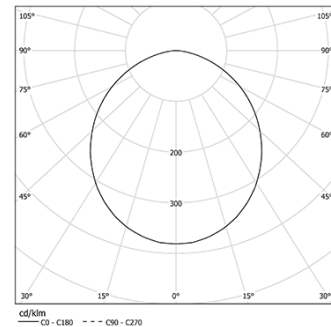

20W / 2400lm / 4000K / On/Off / Prismatic /
1679mm

63042

Design: O/M

Fonte de luz LED com boa consistência cromática e longa vida útil.

LED CRI>80 / >50.000h, L80/B10 / 3-step MacAdam
Fonte de alimentação incluída.
IP20 | 230Vac | 50/60Hz

Structure

- 1 Profile
- 2 End caps
- 3 Fitting accessories
- 4 Profile coupling

Diffuser

- A Polycarbonate frost diffuser

Light Source

- B LED Modules

LED	4000K	Fonte de Luz	Luminária
Potência	20W	24,4W	
Fluxo	3900lm	2400lm	
Eficiência	195lm/W	98lm/W	
LOR	-	62%	
UGR	-	<19	

Ângulo de abertura
Prismatic

Aplicação

Peso
0,6Kg

Acabamentos

Choose the length and layout of the system exactly as you want it, to model the right lighting functions for different tasks. For further information please contact: support@om-light.com