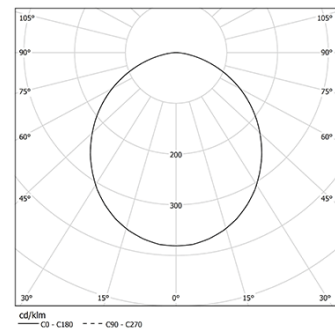

34W / 4025lm / 4000K / On/Off / Prismatic /
1399mm

63041

Design: O/M

Fonte de luz LED com boa consistência cromática e longa vida útil.

LED CRI>80 / >50.000h, L80/B10 / 3-step MacAdam
Fonte de alimentação incluída.
IP20 | 230Vac | 50/60Hz

Structure

- 1 Profile
- 2 End caps
- 3 Fitting accessories
- 4 Profile coupling

Diffuser

- A Polycarbonate frost diffuser

Light Source

- B LED Modules

LED	4000K	Fonte de Luz	Luminária
Potência		34W	40W
Fluxo		6500lm	4025lm
Eficiência		191lm/W	101lm/W
LOR		-	62%
UGR		-	<22

Ângulo de abertura
Prismatic

Aplicação

Peso
0,58Kg

mm

Acabamentos

Choose the length and layout of the system exactly as you want it, to model the right lighting functions for different tasks. For further information please contact: support@om-light.com