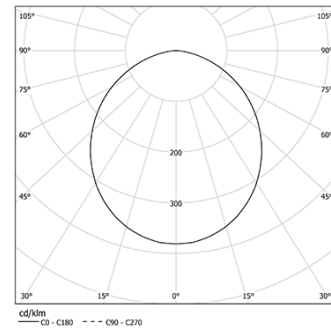

34W / 4025lm / 4000K / On/Off / Prismatic /
1399mm

63041

Design: O/M

Fonte de luz LED com boa consistência cromática e longa vida útil.

LED CRI>80 / >50.000h, L80/B10 / 3-step MacAdam
Fonte de alimentação incluída.
IP20 | 230Vac | 50/60Hz

Structure

- 1 Profile
- 2 End caps
- 3 Fitting accessories
- 4 Profile coupling

Diffuser

- A Polycarbonate frost diffuser

Light Source

- B LED Modules

LED	4000K	Fonte de Luz	Luminária
Potência		34W	40W
Fluxo		6500lm	4025lm
Eficiência		191lm/W	101lm/W
LOR		-	62%
UGR		-	<22

Ângulo de abertura
Prismatic

Aplicação

Peso
0,58Kg

Acabamentos

Choose the length and layout of the system exactly as you want it, to model the right lighting functions for different tasks. For further information please contact: support@om-light.com