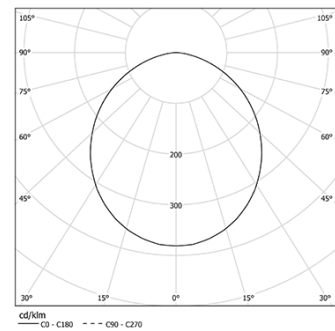

Structure

- 1 Profile
- 2 End caps
- 3 Fitting accessories
- 4 Profile coupling

Diffuser

- A Polycarbonate frost diffuser

Light Source

- B LED Modules

LED	4000K	Fonte de Luz	Luminária
Potência	17W	20,7W	
Fluxo	3250lm	2000lm	
Eficiência	191lm/W	96lm/W	
LOR	-	62%	
UGR	-	<19	

Ângulo de abertura
Prismatic

Aplicação

Peso
0,58Kg

Acabamentos

Choose the length and layout of the system exactly as you want it, to model the right lighting functions for different tasks. For further information please contact: support@om-light.com