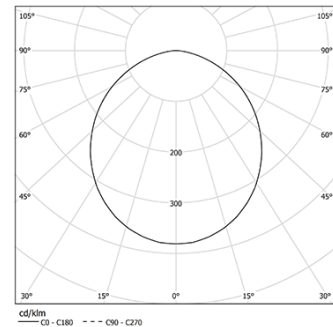

14W / 1600lm / 4000K / On/Off / Prismatic /
1119mm

63038

Design: O/M

Fonte de luz LED com boa consistência cromática e longa vida útil.

LED CRI>80 / >50.000h, L80/B10 / 3-step MacAdam
Fonte de alimentação incluída.
IP20 | 230Vac | 50/60Hz

Structure

- 1 Profile
- 2 End caps
- 3 Fitting accessories
- 4 Profile coupling

Diffuser

- A Polycarbonate frost diffuser

Light Source

- B LED Modules

LED	4000K	Fonte de Luz	Luminária
Potência	14W	17,1W	
Fluxo	2600lm	1600lm	
Eficiência	186lm/W	94lm/W	
LOR	-	62%	
UGR	-	<19	

Ângulo de abertura
Prismatic

Aplicação

Peso
0,57Kg

Acabamentos

Choose the length and layout of the system exactly as you want it, to model the right lighting functions for different tasks. For further information please contact: support@om-light.com