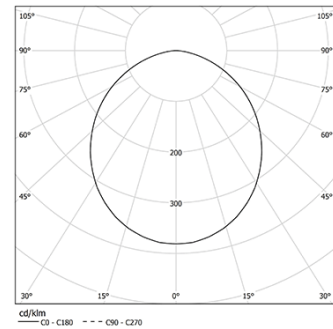

41W / 4560lm / 3000K / E-KIT / Prismatic /
1679mm

63013

Design: O/M

Fonte de luz LED com boa consistência cromática e longa vida útil.

LED CRI>80 / >50.000h, L80/B10 / 3-step MacAdam
Fonte de alimentação incluída.
IP20 | 230Vac | 50/60Hz

Structure

- 1 Profile
- 2 End caps
- 3 Fitting accessories
- 4 Profile coupling

Diffuser

- A Polycarbonate frost diffuser

Light Source

- B LED Modules

LED	3000K	Fonte de Luz	Luminária
Potência		41W	48,2W
Fluxo		7350lm	4560lm
Eficiência		179lm/W	95lm/W
LOR		-	62%
UGR		-	<22

Ângulo de abertura
Prismatic

Aplicação

Peso
0,8Kg

Acabamentos

Choose the length and layout of the system exactly as you want it, to model the right lighting functions for different tasks. For further information please contact: support@om-light.com