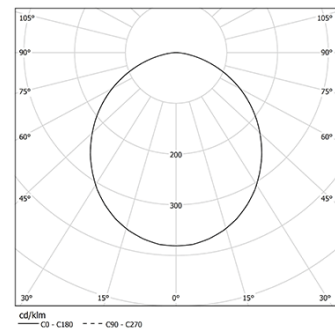

Structure

- 1 Profile
- 2 End caps
- 3 Fitting accessories
- 4 Profile coupling

Diffuser

- A Polycarbonate frost diffuser

Light Source

- B LED Modules

LED	3000K	Fonte de Luz	Luminária
Potência		20W	24,4W
Fluxo		3675lm	2280lm
Eficiência		184lm/W	93lm/W
LOR		-	62%
UGR		-	<19

Ângulo de abertura
Prismatic

Aplicação

Peso
0,8Kg

Acabamentos

Choose the length and layout of the system exactly as you want it, to model the right lighting functions for different tasks. For further information please contact: support@om-light.com