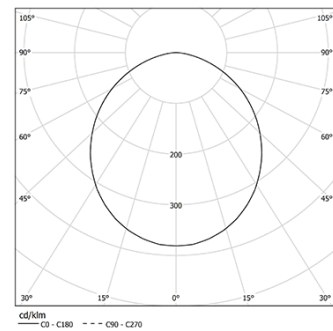

Structure

- 1 Profile
- 2 End caps
- 3 Fitting accessories
- 4 Profile coupling

Diffuser

- A Polycarbonate frost diffuser

Light Source

- B LED Modules

LED	3000K	Fonte de Luz	Luminária
Potência		20W	24,4W
Fluxo		3675lm	2280lm
Eficiência		184lm/W	93lm/W
LOR		-	62%
UGR		-	<19

Ângulo de abertura
Prismatic

Aplicação

Peso
0,8Kg

Acabamentos

Choose the length and layout of the system exactly as you want it, to model the right lighting functions for different tasks. For further information please contact: support@om-light.com