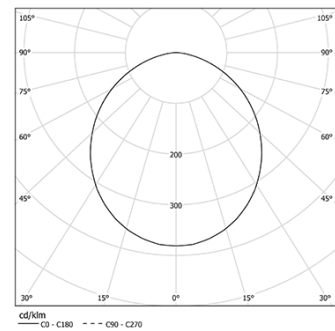

Structure

- 1 Profile
- 2 End caps
- 3 Fitting accessories
- 4 Profile coupling

Diffuser

- A Polycarbonate frost diffuser

Light Source

- B LED Modules

LED	3000K	Fonte de Luz	Luminária
Potência		6,8W	8,5W
Fluxo		1225lm	760lm
Eficiência		180lm/W	89lm/W
LOR		-	62%
UGR		-	<19

Ângulo de abertura
Prismatic

Aplicação

Peso
0,5Kg

mm

Acabamentos

Choose the length and layout of the system exactly as you want it, to model the right lighting functions for different tasks. For further information please contact: support@om-light.com