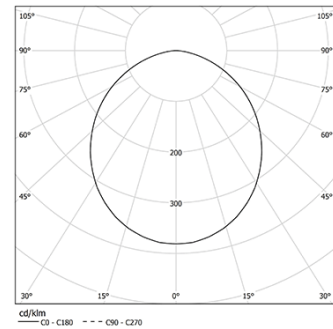

Structure

- 1 Profile
- 2 End caps
- 3 Fitting accessories
- 4 Profile coupling

Diffuser

- A Polycarbonate frost diffuser

Light Source

- B LED Modules

LED 3000K	Fonte de Luz	Luminária
Potência	6,8W	8,5W
Fluxo	1225lm	760lm
Eficiência	180lm/W	89lm/W
LOR	-	62%
UGR	-	<19

Ângulo de abertura
Prismatic

Aplicação

Peso
0,5Kg

Acabamentos

Choose the length and layout of the system exactly as you want it, to model the right lighting functions for different tasks. For further information please contact: support@om-light.com