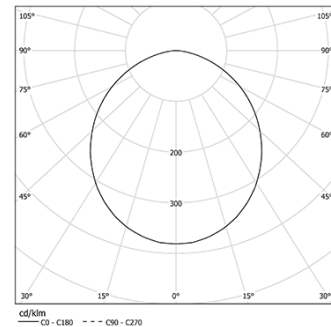

Structure

- 1 Profile
- 2 End caps
- 3 Fitting accessories
- 4 Profile coupling

Diffuser

- A Polycarbonate frost diffuser

Light Source

- B LED Modules

LED	2700K	Fonte de Luz	Luminária
Potência	20W	24,4W	
Fluxo	3600lm	2220lm	
Eficiência	180lm/W	91lm/W	
LOR	-	62%	
UGR	-	<19	

Ângulo de abertura
Prismatic

Aplicação

Peso
0,8Kg

Acabamentos

Choose the length and layout of the system exactly as you want it, to model the right lighting functions for different tasks. For further information please contact: support@om-light.com