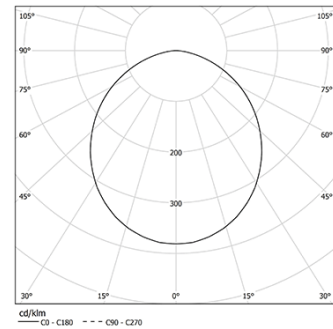

Structure

- 1 Profile
- 2 End caps
- 3 Fitting accessories
- 4 Profile coupling

Diffuser

- A Polycarbonate frost diffuser

Light Source

- B LED Modules

LED	2700K	Fonte de Luz	Luminária
Potência		34W	40W
Fluxo		5975lm	3700lm
Eficiência		176lm/W	93lm/W
LOR		-	62%
UGR		-	<22

Ângulo de abertura
Prismatic

Aplicação

Peso
0,58Kg

Acabamentos

Choose the length and layout of the system exactly as you want it, to model the right lighting functions for different tasks. For further information please contact: support@om-light.com