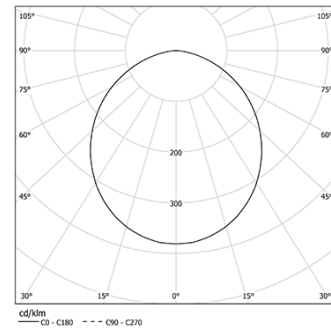

Structure

- 1 Profile
- 2 End caps
- 3 Fitting accessories
- 4 Profile coupling

Diffuser

- A Polycarbonate frost diffuser

Light Source

- B LED Modules

LED	2700K	Fonte de Luz	Luminária
Potência		34W	40W
Fluxo		5975lm	3700lm
Eficiência		176lm/W	93lm/W
LOR		-	62%
UGR		-	<22

Ângulo de abertura
Prismatic

Aplicação

Peso
0,58Kg

Acabamentos

Choose the length and layout of the system exactly as you want it, to model the right lighting functions for different tasks. For further information please contact: support@om-light.com