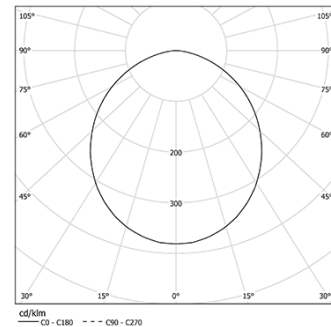

27W / 2960lm / 2700K / On/Off / Prismatic /
1119mm

62975

Design: O/M

Fonte de luz LED com boa consistência cromática e longa vida útil.

LED CRI>80 / >50.000h, L80/B10 / 3-step MacAdam
Fonte de alimentação incluída.
IP20 | 230Vac | 50/60Hz

Structure

- 1 Profile
- 2 End caps
- 3 Fitting accessories
- 4 Profile coupling

Diffuser

- A Polycarbonate frost diffuser

Light Source

- B LED Modules

| LED | 2700K | Fonte de Luz | Luminária |
|------------|-------|--------------|-----------|
| Potência | | 27W | 32,9W |
| Fluxo | | 4780lm | 2960lm |
| Eficiência | | 177lm/W | 90lm/W |
| LOR | | - | 62% |
| UGR | | - | <22 |

Ângulo de abertura
Prismatic

Aplicação

Peso
0,57Kg

Acabamentos

Choose the length and layout of the system exactly as you want it, to model the right lighting functions for different tasks. For further information please contact: support@om-light.com