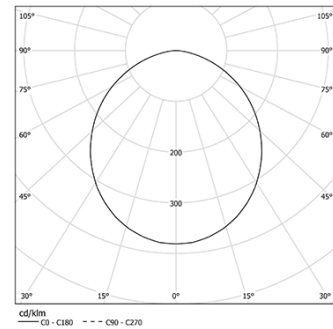

14W / 1480lm / 2700K / On/Off / Prismatic / 1119mm

62974

Design: O/M

Fonte de luz LED com boa consistência cromática e longa vida útil.

LED CRI>80 / >50.000h, L80/B10 / 3-step MacAdam
Fonte de alimentação incluída.
IP20 | 230Vac | 50/60Hz

Structure

- 1 Profile
- 2 End caps
- 3 Fitting accessories
- 4 Profile coupling

Diffuser

- A Polycarbonate frost diffuser

Light Source

- B LED Modules

LED	2700K	Fonte de Luz	Luminária
Potência	14W	14W	17,1W
Fluxo	2400lm	2400lm	1480lm
Eficiência	171lm/W	171lm/W	87lm/W
LOR	-	-	62%
UGR	-	-	<19

Ângulo de abertura
Prismatic

Aplicação

Peso
0,57Kg

Acabamentos

Choose the length and layout of the system exactly as you want it, to model the right lighting functions for different tasks. For further information please contact: support@om-light.com