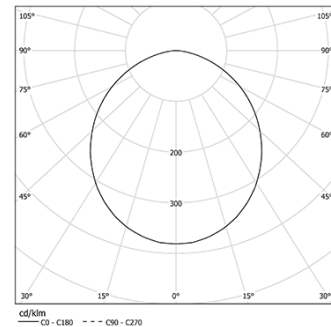

Structure

- 1 Profile
- 2 End caps
- 3 Fitting accessories
- 4 Profile coupling

Diffuser

- A Polycarbonate frost diffuser

Light Source

- B LED Modules

LED	2700K	Fonte de Luz	Luminária
Potência	20W	24,4W	
Fluxo	3585lm	2220lm	
Eficiência	179lm/W	91lm/W	
LOR	-	62%	
UGR	-	<22	

Ângulo de abertura
Prismatic

Aplicação

Peso
0,51Kg

mm

Acabamentos

Choose the length and layout of the system exactly as you want it, to model the right lighting functions for different tasks. For further information please contact: support@om-light.com