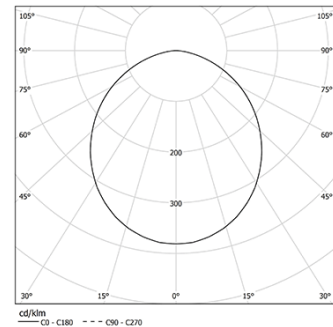

14W / 1480lm / 2700K / On/Off / Prismatic /
559mm

62967

Design: O/M

Fonte de luz LED com boa consistência cromática e longa vida útil.

LED CRI>80 / >50.000h, L80/B10 / 3-step MacAdam
Fonte de alimentação incluída.
IP20 | 230Vac | 50/60Hz

Structure

- 1 Profile
- 2 End caps
- 3 Fitting accessories
- 4 Profile coupling

Diffuser

- A Polycarbonate frost diffuser

Light Source

- B LED Modules

LED	2700K	Fonte de Luz	Luminária
Potência	14W	14W	17,1W
Fluxo	2390lm	2390lm	1480lm
Eficiência	171lm/W	171lm/W	87lm/W
LOR	-	-	62%
UGR	-	-	<22

Ângulo de abertura
Prismatic

Aplicação

Peso
0,5Kg

Acabamentos

Choose the length and layout of the system exactly as you want it, to model the right lighting functions for different tasks. For further information please contact: support@om-light.com