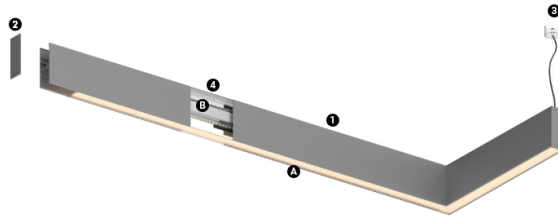

20+9W / 1775+740lm / 4000K / On/Off /
Diffuse / batwing / 1399mm

62318

Design: O/M

Fonte de luz LED com boa consistência cromática e longa vida útil.

LED CRI>80 / >50.000h, L80/B10 / 3-step MacAdam
Fonte de alimentação incluída.
IP20 | 230Vac | 50/60Hz

Structure

- 1 Profile
- 2 End caps
- 3 Fitting accessories
- 4 Profile coupling

Diffuser

A Polycarbonate frost diffuser

Light Source

B LED Modules

LED	4000K	Fonte de Luz	Luminária
Potência		20+9W	24,4+11,3W
Fluxo		3775+1180lm	1775+740lm
Eficiência		171lm/W	70lm/W
LOR		-	51%
UGR		-	<22

Ângulo de abertura
Diffuse / batwing

Aplicação

Peso
0,51Kg

mm

Acabamentos

Choose the length and layout of the system exactly as you want it, to model the right lighting functions for different tasks. For further information please contact: support@om-light.com