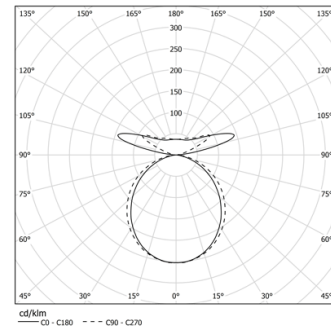

20+9W / 1775+740lm / 4000K / On/Off /
Diffuse / batwing / 1399mm

62318

Design: O/M

Fonte de luz LED com boa consistência cromática e longa vida útil.

LED CRI>80 / >50.000h, L80/B10 / 3-step MacAdam
Fonte de alimentação incluída.
IP20 | 230Vac | 50/60Hz

Structure

- 1 Profile
- 2 End caps
- 3 Fitting accessories
- 4 Profile coupling

Diffuser

A Polycarbonate frost diffuser

Light Source

B LED Modules

LED	4000K	Fonte de Luz	Luminária
Potência		20+9W	24,4+11,3W
Fluxo		3775+1180lm	1775+740lm
Eficiência		171lm/W	70lm/W
LOR		-	51%
UGR		-	<22

Ângulo de abertura
Diffuse / batwing

Aplicação

Peso
0,51Kg

mm

Acabamentos

Choose the length and layout of the system exactly as you want it, to model the right lighting functions for different tasks. For further information please contact: support@om-light.com