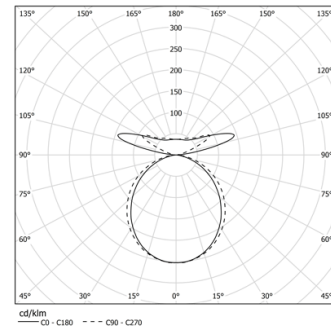

16+9W / 1420+740lm / 4000K / On/Off /
Diffuse / batwing / 1119mm

62316

Design: O/M

Fonte de luz LED com boa consistência cromática e longa vida útil.

LED CRI>80 / >50.000h, L80/B10 / 3-step MacAdam
Fonte de alimentação incluída.
IP20 | 230Vac | 50/60Hz

Structure

- 1 Profile
- 2 End caps
- 3 Fitting accessories
- 4 Profile coupling

Diffuser

A Polycarbonate frost diffuser

Light Source

B LED Modules

LED	4000K	Fonte de Luz	Luminária
Potência		16+9W	19,5+11,3W
Fluxo		3020+1180lm	1420+740lm
Eficiência		168lm/W	70lm/W
LOR		-	51%
UGR		-	<22

Ângulo de abertura
Diffuse / batwing

Aplicação

Peso
0,5Kg

mm

Acabamentos

Choose the length and layout of the system exactly as you want it, to model the right lighting functions for different tasks. For further information please contact: support@om-light.com