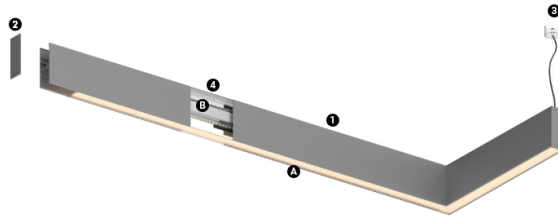

16+9W / 1420+740lm / 4000K / On/Off /
Diffuse / batwing / 1119mm

62316

Design: O/M

Fonte de luz LED com boa consistência cromática e longa vida útil.

LED CRI>80 / >50.000h, L80/B10 / 3-step MacAdam
Fonte de alimentação incluída.
IP20 | 230Vac | 50/60Hz

Structure

- 1 Profile
- 2 End caps
- 3 Fitting accessories
- 4 Profile coupling

Diffuser

A Polycarbonate frost diffuser

Light Source

B LED Modules

LED	4000K	Fonte de Luz	Luminária
Potência		16+9W	19,5+11,3W
Fluxo		3020+1180lm	1420+740lm
Eficiência		168lm/W	70lm/W
LOR		-	51%
UGR		-	<22

Ângulo de abertura
Diffuse / batwing

Aplicação

Peso
0,5Kg

mm

Acabamentos

Choose the length and layout of the system exactly as you want it, to model the right lighting functions for different tasks. For further information please contact: support@om-light.com