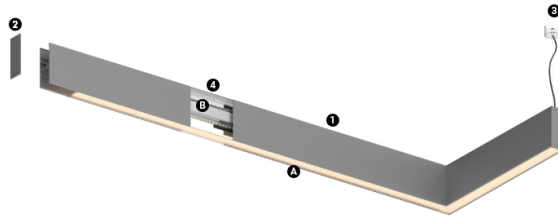

24+13W / 2010+1050lm / 3000K / On/Off /
Diffuse / batwing / 1679mm

62306

Design: O/M

Fonte de luz LED com boa consistência cromática e longa vida útil.

LED CRI>80 / >50.000h, L80/B10 / 3-step MacAdam
Fonte de alimentação incluída.
IP20 | 230Vac | 50/60Hz

Structure

- 1 Profile
- 2 End caps
- 3 Fitting accessories
- 4 Profile coupling

Diffuser

A Polycarbonate frost diffuser

Light Source

B LED Modules

LED	3000K	Fonte de Luz	Luminária
Potência		24+13W	29,3+15,9W
Fluxo		4290+1650lm	2010+1050lm
Eficiência		157lm/W	65lm/W
LOR		-	51%
UGR		-	<22

Ângulo de abertura
Diffuse / batwing

Aplicação

Peso
0,57Kg

Acabamentos

Choose the length and layout of the system exactly as you want it, to model the right lighting functions for different tasks. For further information please contact: support@om-light.com