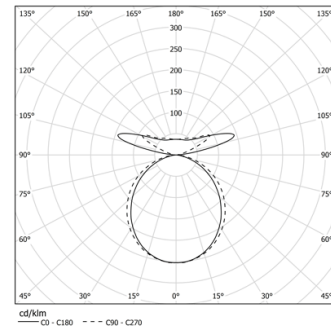

24+13W / 2010+1050lm / 3000K / On/Off /
Diffuse / batwing / 1679mm

62306

Design: O/M

Fonte de luz LED com boa consistência cromática e longa vida útil.

LED CRI>80 / >50.000h, L80/B10 / 3-step MacAdam
Fonte de alimentação incluída.
IP20 | 230Vac | 50/60Hz

Structure

- 1 Profile
- 2 End caps
- 3 Fitting accessories
- 4 Profile coupling

Diffuser

A Polycarbonate frost diffuser

Light Source

B LED Modules

LED	3000K	Fonte de Luz	Luminária
Potência		24+13W	29,3+15,9W
Fluxo		4290+1650lm	2010+1050lm
Eficiência		157lm/W	65lm/W
LOR		-	51%
UGR		-	<22

Ângulo de abertura
Diffuse / batwing

Aplicação

Peso
0,57Kg

Acabamentos

Choose the length and layout of the system exactly as you want it, to model the right lighting functions for different tasks. For further information please contact: support@om-light.com