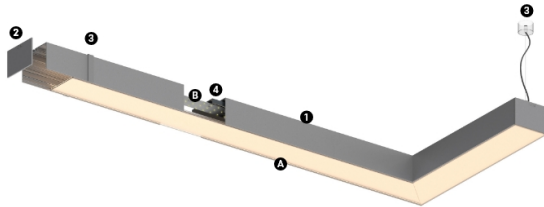

104W / 9300lm / 4000K / E-KIT / Diffuse /
1715mm

62155

Design: O/M

Fonte de luz LED com boa consistência cromática e longa vida útil.

LED CRI>80 / >50.000h, L80/B10 / 3-step MacAdam
Fonte de alimentação incluída.
IP20 | 230Vac | 50/60Hz

Structure

- 1 Profile
- 2 End caps
- 3 Fitting accessories
- 4 Profile coupling

Diffuser

- A Polycarbonate frost diffuser

Light Source

- B LED Modules

LED	4000K	Fonte de Luz	Luminária
Potência		104W	121W
Fluxo		15000lm	9300lm
Eficiência		143lm/W	77lm/W
LOR		-	62%
UGR		-	<25

Ângulo de abertura
Diffuse

Aplicação

Peso
0,58Kg

mm

Acabamentos

Choose the length and layout of the system exactly as you want it, to model the right lighting functions for different tasks. For further information please contact: support@om-light.com