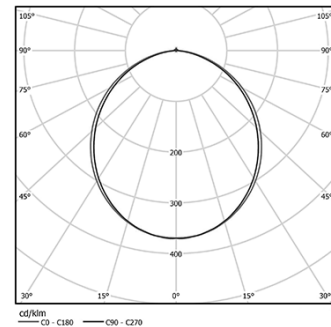

104W / 9300lm / 4000K / E-KIT / Diffuse /
1715mm

62155

Design: O/M

Fonte de luz LED com boa consistência cromática e longa vida útil.

LED CRI>80 / >50.000h, L80/B10 / 3-step MacAdam
Fonte de alimentação incluída.
IP20 | 230Vac | 50/60Hz

Structure

- 1 Profile
- 2 End caps
- 3 Fitting accessories
- 4 Profile coupling

Diffuser

- A Polycarbonate frost diffuser

Light Source

- B LED Modules

LED	4000K	Fonte de Luz	Luminária
Potência		104W	121W
Fluxo		15000lm	9300lm
Eficiência		143lm/W	77lm/W
LOR		-	62%
UGR		-	<25

Ângulo de abertura
Diffuse

Aplicação

Peso
0,58Kg

mm

Acabamentos

Choose the length and layout of the system exactly as you want it, to model the right lighting functions for different tasks. For further information please contact: support@om-light.com