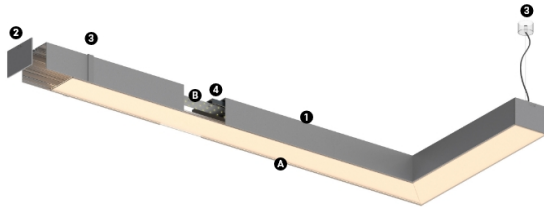

38W / 3320lm / 4000K / On/Off / Diffuse /
1143mm

62148

Design: O/M

Fonte de luz LED com boa consistência cromática e longa vida útil.

LED CRI>80 / >50.000h, L80/B10 / 3-step MacAdam
Fonte de alimentação incluída.
IP20 | 230Vac | 50/60Hz

Structure

- 1 Profile
- 2 End caps
- 3 Fitting accessories
- 4 Profile coupling

Diffuser

- A Polycarbonate frost diffuser

Light Source

- B LED Modules

LED	4000K	Fonte de Luz	Luminária
Potência		38W	34,1W
Fluxo		5360lm	3320lm
Eficiência		191lm/W	97lm/W
LOR		-	62%
UGR		-	<25

Ângulo de abertura
Diffuse

Aplicação

Peso
0,5Kg

mm

Acabamentos

Choose the length and layout of the system exactly as you want it, to model the right lighting functions for different tasks. For further information please contact: support@om-light.com