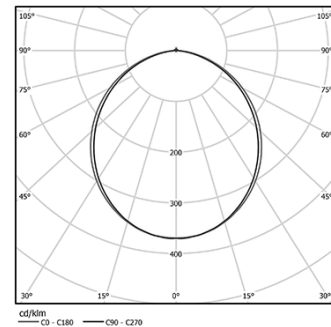

38W / 3320lm / 4000K / On/Off / Diffuse /
1143mm

62148

Design: O/M

Fonte de luz LED com boa consistência cromática e longa vida útil.

LED CRI>80 / >50.000h, L80/B10 / 3-step MacAdam
Fonte de alimentação incluída.
IP20 | 230Vac | 50/60Hz

Structure

- 1 Profile
- 2 End caps
- 3 Fitting accessories
- 4 Profile coupling

Diffuser

- A Polycarbonate frost diffuser

Light Source

- B LED Modules

LED	4000K	Fonte de Luz	Luminária
Potência		38W	34,1W
Fluxo		5360lm	3320lm
Eficiência		191lm/W	97lm/W
LOR		-	62%
UGR		-	<25

Ângulo de abertura
Diffuse

Aplicação

Peso
0,5Kg

mm

Acabamentos

Choose the length and layout of the system exactly as you want it, to model the right lighting functions for different tasks. For further information please contact: support@om-light.com