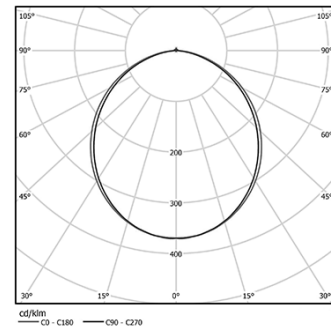

Structure

- 1 Profile
- 2 End caps
- 3 Fitting accessories
- 4 Profile coupling

Diffuser

- A Polycarbonate frost diffuser

Light Source

- B LED Modules

LED	3000K	Fonte de Luz	Luminária
Potência		35W	41,2W
Fluxo		4700lm	2900lm
Eficiência		134lm/W	70lm/W
LOR		-	62%
UGR		-	<25

Ângulo de abertura
Diffuse

Aplicação

Peso
0,5Kg

mm

Acabamentos

Choose the length and layout of the system exactly as you want it, to model the right lighting functions for different tasks. For further information please contact: support@om-light.com