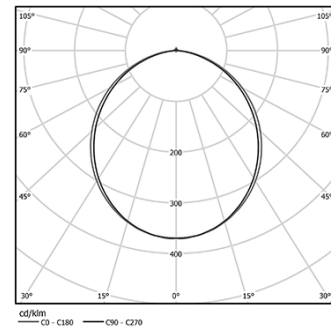

Structure

- 1 Profile
- 2 End caps
- 3 Fitting accessories
- 4 Profile coupling

Diffuser

- A Polycarbonate frost diffuser

Light Source

- B LED Modules

LED	3000K	Fonte de Luz	Luminária
Potência		19W	23,2W
Fluxo		2260lm	1400lm
Eficiência		119lm/W	60lm/W
LOR		-	62%
UGR		-	<25

Ângulo de abertura
Diffuse

Aplicação

Peso
0,5Kg

mm

Acabamentos

Choose the length and layout of the system exactly as you want it, to model the right lighting functions for different tasks. For further information please contact: support@om-light.com