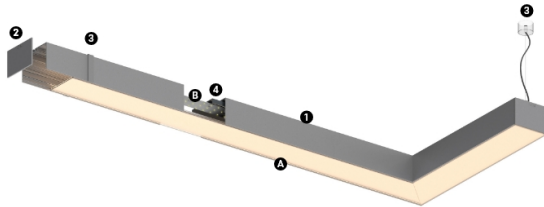

19W / 1400lm / 3000K / On/Off / Diffuse /
571mm

62120

Design: O/M

Fonte de luz LED com boa consistência cromática e longa vida útil.

LED CRI>80 / >50.000h, L80/B10 / 3-step MacAdam
Fonte de alimentação incluída.
IP20 | 230Vac | 50/60Hz

Structure

- 1 Profile
- 2 End caps
- 3 Fitting accessories
- 4 Profile coupling

Diffuser

- A Polycarbonate frost diffuser

Light Source

- B LED Modules

LED	3000K	Fonte de Luz	Luminária
Potência		19W	23,2W
Fluxo		2260lm	1400lm
Eficiência		119lm/W	60lm/W
LOR		-	62%
UGR		-	<25

Ângulo de abertura
Diffuse

Aplicação

Peso
0,5Kg

mm

Acabamentos

Choose the length and layout of the system exactly as you want it, to model the right lighting functions for different tasks. For further information please contact: support@om-light.com