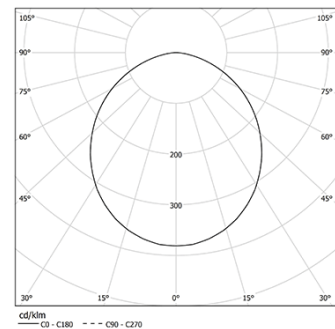

Structure

- 1 Profile
- 2 End caps
- 3 Fitting accessories
- 4 Profile coupling

Diffuser

- A Polycarbonate frost diffuser

Light Source

- B LED Modules

LED	4000K	Fonte de Luz	Luminária
Potência	41W	48,2W	
Fluxo	7800lm	3750lm	
Eficiência	190lm/W	78lm/W	
LOR	-	48%	
UGR	-	<25	

Ângulo de abertura
Diffuse

Aplicação

Peso
0,8Kg

mm

Acabamentos

Choose the length and layout of the system exactly as you want it, to model the right lighting functions for different tasks. For further information please contact: support@om-light.com