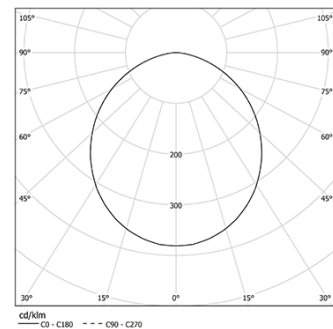

Structure

- 1 Profile
- 2 End caps
- 3 Fitting accessories
- 4 Profile coupling

Diffuser

A Polycarbonate frost diffuser

Light Source

B LED Modules

LED	3000K	Fonte de Luz	Luminária
Potência		41W	48,2W
Fluxo		7350lm	3510lm
Eficiência		179lm/W	73lm/W
LOR		-	48%
UGR		-	<25

Ângulo de abertura
Diffuse

Aplicação

Peso
0,8Kg

mm

Acabamentos

Choose the length and layout of the system exactly as you want it, to model the right lighting functions for different tasks. For further information please contact: support@om-light.com