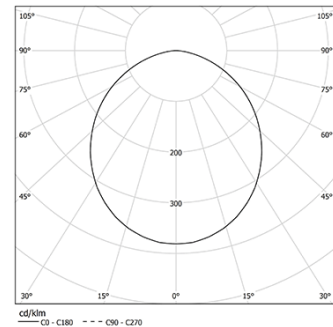

Structure

- 1 Profile
- 2 End caps
- 3 Fitting accessories
- 4 Profile coupling

Diffuser

- A Polycarbonate frost diffuser

Light Source

- B LED Modules

LED	3000K	Fonte de Luz	Luminária
Potência		24W	29,3W
Fluxo		4290lm	2070lm
Eficiência		179lm/W	71lm/W
LOR		-	48%
UGR		-	<25

Ângulo de abertura
Diffuse

Aplicação

Peso
0,6Kg

mm

Acabamentos

Choose the length and layout of the system exactly as you want it, to model the right lighting functions for different tasks. For further information please contact: support@om-light.com