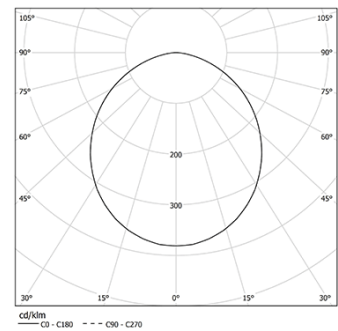

27W / 2340lm / 3000K / On/Off / Diffuse /
1119mm

61937

Design: O/M

Fonte de luz LED com boa consistência cromática e longa vida útil.

LED CRI>80 / >50.000h, L80/B10 / 3-step MacAdam
Fonte de alimentação incluída.
IP20 | 230Vac | 50/60Hz

Structure

- 1 Profile
- 2 End caps
- 3 Fitting accessories
- 4 Profile coupling

Diffuser

- A Polycarbonate frost diffuser

Light Source

- B LED Modules

LED 3000K	Fonte de Luz	Luminária
Potência	27W	32,9W
Fluxo	4900lm	2340lm
Eficiência	181lm/W	71lm/W
LOR	-	48%
UGR	-	<25

Ângulo de abertura
Diffuse

Aplicação

Peso
0,57Kg

mm

Acabamentos

Choose the length and layout of the system exactly as you want it, to model the right lighting functions for different tasks. For further information please contact: support@om-light.com