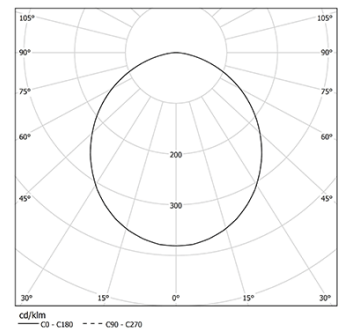

Structure

- 1 Profile
- 2 End caps
- 3 Fitting accessories
- 4 Profile coupling

Diffuser

- A Polycarbonate frost diffuser

Light Source

- B LED Modules

LED	3000K	Fonte de Luz	Luminária
Potência	17W	20,7W	
Fluxo	3060lm	1460lm	
Eficiência	180lm/W	70lm/W	
LOR	-	48%	
UGR	-	<25	

Ângulo de abertura
Diffuse

Aplicação

Peso
0,5Kg

mm

Acabamentos

Choose the length and layout of the system exactly as you want it, to model the right lighting functions for different tasks. For further information please contact: support@om-light.com