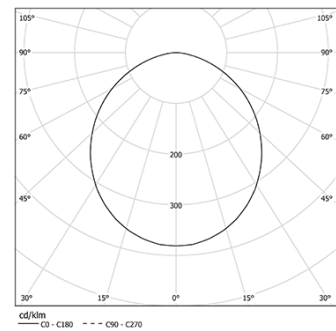

Structure

- 1 Profile
- 2 End caps
- 3 Fitting accessories
- 4 Profile coupling

Diffuser

- A Polycarbonate frost diffuser

Light Source

- B LED Modules

LED	3000K	Fonte de Luz	Luminária
Potência	15W	18,3W	
Fluxo	2760lm	1315lm	
Eficiência	184lm/W	72lm/W	
LOR	-	48%	
UGR	-	<25	

Ângulo de abertura
Diffuse

Aplicação

Peso
0,5Kg

mm

Acabamentos

Choose the length and layout of the system exactly as you want it, to model the right lighting functions for different tasks. For further information please contact: support@om-light.com