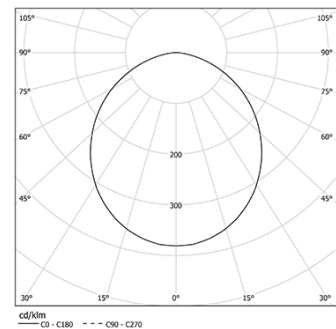

Structure

- 1 Profile
- 2 End caps
- 3 Fitting accessories
- 4 Profile coupling

Diffuser

- A Polycarbonate frost diffuser

Light Source

- B LED Modules

LED	3000K	Fonte de Luz	Luminária
Potência	15W	18,3W	
Fluxo	2760lm	1315lm	
Eficiência	184lm/W	72lm/W	
LOR	-	48%	
UGR	-	<25	

Ângulo de abertura
Diffuse

Aplicação

Peso
0,5Kg

mm

Acabamentos

Choose the length and layout of the system exactly as you want it, to model the right lighting functions for different tasks. For further information please contact: support@om-light.com