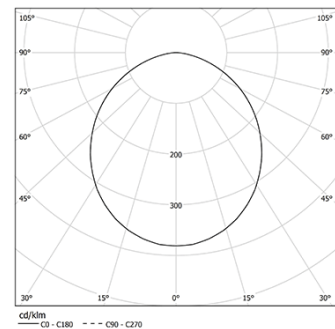

14W / 1170lm / 3000K / On/Off / Diffuse /
559mm

61929

Design: O/M

Fonte de luz LED com boa consistência cromática e longa vida útil.

LED CRI>80 / >50.000h, L80/B10 / 3-step MacAdam
Fonte de alimentação incluída.
IP20 | 230Vac | 50/60Hz

Structure

- 1 Profile
- 2 End caps
- 3 Fitting accessories
- 4 Profile coupling

Diffuser

- A Polycarbonate frost diffuser

Light Source

- B LED Modules

LED	3000K	Fonte de Luz	Luminária
Potência	14W	17,1W	
Fluxo	2450lm	1170lm	
Eficiência	175lm/W	69lm/W	
LOR	-	48%	
UGR	-	<25	

Ângulo de abertura
Diffuse

Aplicação

Peso
0,5Kg

mm

Acabamentos

Choose the length and layout of the system exactly as you want it, to model the right lighting functions for different tasks. For further information please contact: support@om-light.com