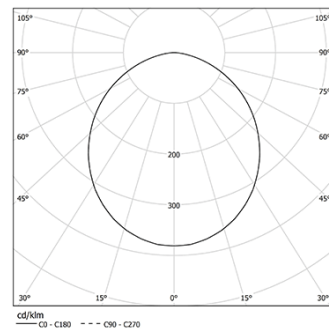

Structure

- 1 Profile
- 2 End caps
- 3 Fitting accessories
- 4 Profile coupling

Diffuser

- A Polycarbonate frost diffuser

Light Source

- B LED Modules

LED	2700K	Fonte de Luz	Luminária
Potência		41W	48,2W
Fluxo		7170lm	3450lm
Eficiência		175lm/W	72lm/W
LOR		-	48%
UGR		-	<25