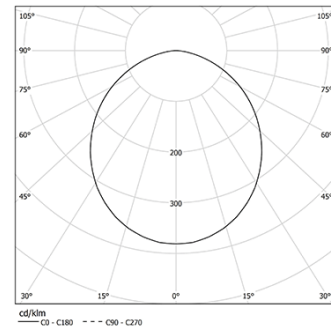

Structure

- 1 Profile
- 2 End caps
- 3 Fitting accessories
- 4 Profile coupling

Diffuser

- A Polycarbonate frost diffuser

Light Source

- B LED Modules

LED	2700K	Fonte de Luz	Luminária
Potência	20W		24,4W
Fluxo	3585lm		1725lm
Eficiência	179lm/W		71lm/W
LOR	-		48%
UGR	-		<25