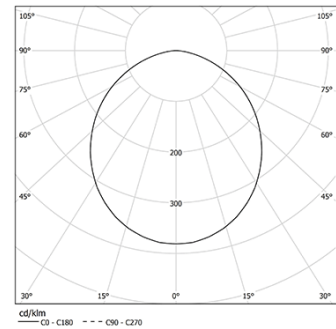

Structure

- 1 Profile
- 2 End caps
- 3 Fitting accessories
- 4 Profile coupling

Diffuser

- A Polycarbonate frost diffuser

Light Source

- B LED Modules

LED	2700K	Fonte de Luz	Luminária
Potência		16W	19,5W
Fluxo		2800lm	1340lm
Eficiência		175lm/W	69lm/W
LOR		-	48%
UGR		-	<25

Ângulo de abertura
Diffuse

Aplicação

Peso
0,57Kg

mm

Acabamentos

Choose the length and layout of the system exactly as you want it, to model the right lighting functions for different tasks. For further information please contact: support@om-light.com