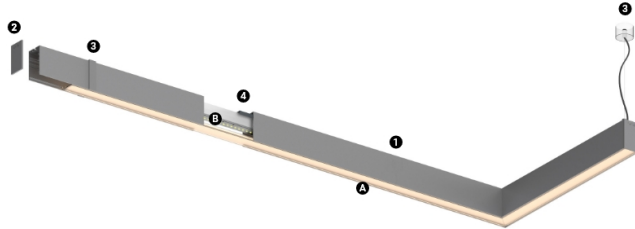

34W / 3300lm / 4000K / On/Off / Diffuse /
1399mm

61377

Design: O/M

Fonte de luz LED com boa consistência cromática e longa vida útil.

LED CRI>80 / >50.000h, L80/B10 / 3-step MacAdam
Fonte de alimentação incluída.
IP20 | 230Vac | 50/60Hz

Structure

- 1 Profile
- 2 End caps
- 3 Fitting accessories
- 4 Profile coupling

Diffuser

- A Polycarbonate frost diffuser

Light Source

- B LED Modules

LED	4000K	Fonte de Luz	Luminária
Potência		34W	40W
Fluxo		6500lm	3300lm
Eficiência		191lm/W	83lm/W
LOR		-	51%
UGR		-	<25

Ângulo de abertura
Diffuse

Aplicação

Peso
0,58Kg

mm

Acabamentos

Choose the length and layout of the system exactly as you want it, to model the right lighting functions for different tasks. For further information please contact: support@om-light.com