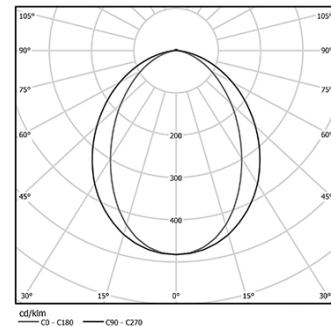

Structure

- 1 Profile
- 2 End caps
- 3 Fitting accessories
- 4 Profile coupling

Diffuser

- A Polycarbonate frost diffuser

Light Source

- B LED Modules

LED	2700K	Fonte de Luz	Luminária
Potência	24W		29,3W
Fluxo	4200lm		1950lm
Eficiência	175lm/W		67lm/W
LOR	-		46%
UGR	-		<25