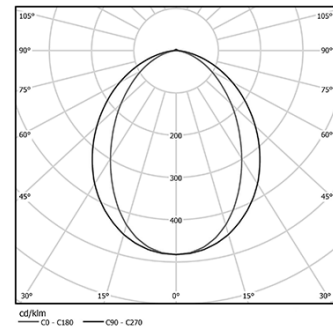

Structure

- 1 Profile
- 2 End caps
- 3 Fitting accessories
- 4 Profile coupling

Diffuser

- A Polycarbonate frost diffuser

Light Source

- B LED Modules

LED	2700K	Fonte de Luz	Luminária
Potência	12W		14,6W
Fluxo	2100lm		980lm
Eficiência	175lm/W		67lm/W
LOR	-		47%
UGR	-		<25

Ângulo de abertura
Diffuse

Aplicação

Peso
0,51Kg

mm

Acabamentos

Choose the length and layout of the system exactly as you want it, to model the right lighting functions for different tasks. For further information please contact: support@om-light.com