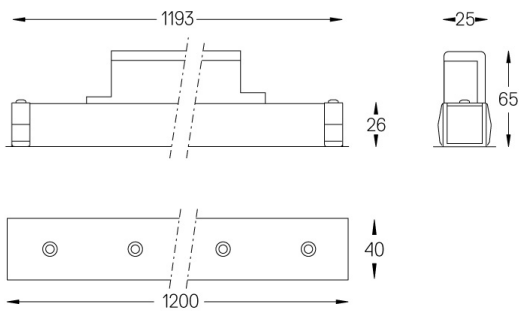

Ângulo de abertura
Flood 52°

Aplicação

Peso
0,6Kg

mm

Acabamentos

- .01 Branco / RAL 9010
- .02 Preto / RAL 9005

Choose the length and layout of the system exactly as you want it, to model the right lighting functions for different tasks. For further information please contact: support@om-light.com