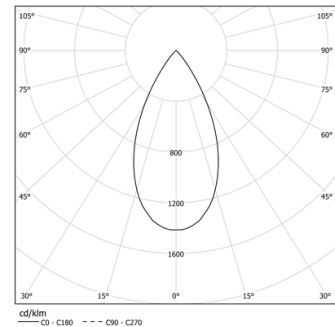

LED CRI>80 / >50.000h, L80/B10 / 3-step MacAdam

Fonte de alimentação incluída.

DALI DT8.

IP20 | 230Vac | 50/60Hz

LED	2200K-5000K	Fonte de Luz	Luminária
Potência	46W*	46W*	54,1W*
Fluxo	3760lm*	3760lm*	2840lm*
Eficiência	82lm/W	82lm/W	52lm/W
LOR	-	-	76%
UGR	-	-	<16

Ângulo de abertura
Flood 52°

Aplicação

Peso
0,6Kg

mm

Acabamentos

- .01 Branco / RAL 9010
- .02 Preto / RAL 9005

Choose the length and layout of the system exactly as you want it, to model the right lighting functions for different tasks. For further information please contact: support@om-light.com